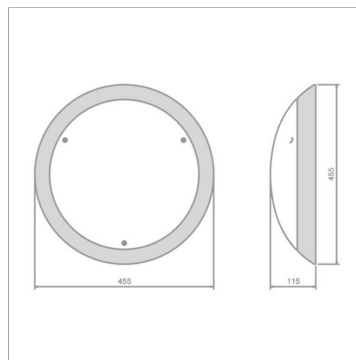

Basilica BA45