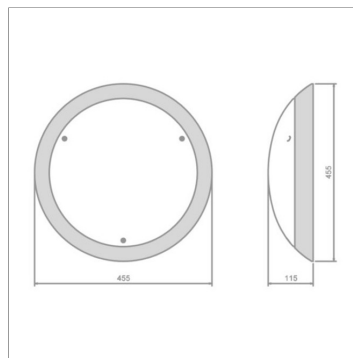

Basilica BA45