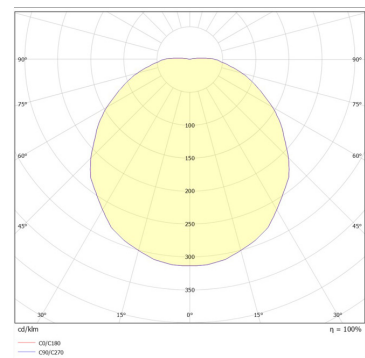

Basilica Polar Curve