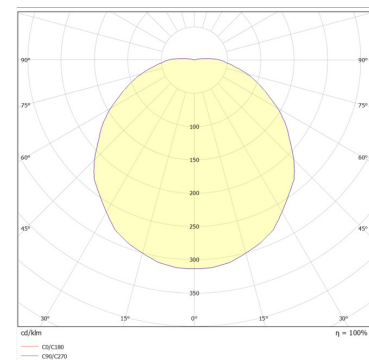

Basilica Polar Curve