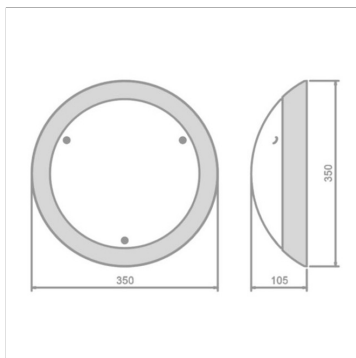

■ Fitting Options

Night Light	-NL
Microwave Sensor - Basic	-M1
Microwave Sensor - Advanced	-M2
DALI with **% Pre-set	-D
Maintained Emergency 3 Hour, Self Test	-ES
Change Over Relay, 240V Relay Supplied	-ER
Central Battery Maintained 110V	-EV
Non-Maintained 3 Hour Emergency	-NE
Maintained Emergency 3 Hour, DALI	-ED
Maintained Emergency 3 Hour	-E3
Smooth Silver	-SS
Smooth White	-SW
Smooth Cream	-SC
Switch Dimming	-DI
DALI-2 Dimming / Monitoring	-DA
Corridor Function	-CF

- For paint colour options, please replace -SW with required paint code.
- HT Applies to standard version. For any options (e.g.-E3) and to check additional applications please contact technical sales.
- -CF will only work if combined with -M1 or -M2, or an external presence detection sensor supplied by others.
- If you require more than one fitting option for the 350mm fitting, please contact technical sales on +44 (0)20 8254 2022 or email technical@designplan.co.uk
- -M2 only available on BA35-1900..., BA45-2800... and BA45-4000... versions.
- -ED option not available on the 350mm Basilica.
- -E3 / -ES / -ED and -M1 / -M2 options cannot be combined in BA35-1000W-X and BA35-2400W-X.
- -DA/-DI and -M1/M2 options cannot be combined.
- -NE cannot be combined with -DI/ -DA/ -CF/ -PC/ -M1/ -M2.
- -ER cannot be combined with -M1/ -M2.

Basilica BA35