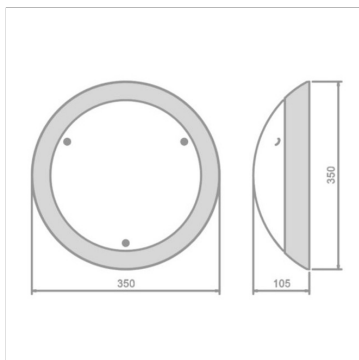

■ Fitting Options

Night Light	-NL
Microwave Sensor - Basic	-M1
Microwave Sensor - Advanced	-M2
DALI-2 Dimming / Monitoring	-DA
Switch Dimming	-DI
DALI with **% Pre-set	-D
Maintained Emergency 3 Hour, Self Test	-ES
Change Over Relay, 240V Relay Supplied	-ER
Central Battery Maintained 110V	-EV
Non-Maintained 3 Hour Emergency	-NE
Maintained Emergency 3 Hour, DALI	-ED
Maintained Emergency 3 Hour	-E3
Smooth Silver	-SS
Smooth White	-SW
Smooth Cream	-SC
Corridor Function	-CF

- For paint colour options, please replace -SW with required paint code.
- HT Applies to standard version. For any options (e.g.-E3) and to check additional applications please contact technical sales.
- -CF will only work if combined with -M1 or -M2, or an external presence detection sensor supplied by others.
- If you require more than one fitting option for the 350mm fitting, please contact technical sales on +44 (0)20 8254 2022 or email technical@designplan.co.uk
- -M2 only available on BA35-1900..., BA45-2800... and BA45-4000... versions.
- -ED option not available on the 350mm Basilica BA35-1000W-X and BA35-2400W-X.
- -E3 / -ES / -ED and -M1 / -M2 options cannot be combined in BA35-1000W-X and BA35-2400W-X.
- -DA/-DI and -M1/M2 options cannot be combined.
- -NE cannot be combined with -DI/ -DA/ -CF/ -PC/ -M1/ -M2/ -M5/ -M7.
- -ER cannot be combined with -M1/ -M2/ -M5/ -M7.

Basilica BA35