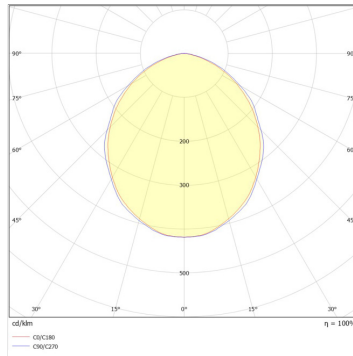

Arculus Linear Surface Tuneable White Polar Curve