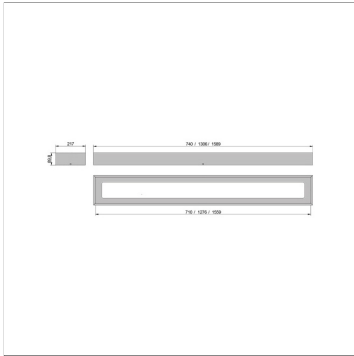

■ Fitting Options

Night Light	-NL
Maintained Emergency 3 Hour, Self Test	-ES
Maintained Emergency 3 Hour, DALI	-ED
Maintained Emergency 3 Hour	-E3
Matt White	-MW
Matt Titanium	-MT
Casambi Wireless Node	-DW
DALI-2 Dimming / Monitoring	-DA

- For paint colour options, please replace -MW with required paint code.
- For Casambi Node version, please replace -DA with DW.
- For Casambi User interface (White), order code CAUI-W.
- For Casambi User interface (Black), order code CAUI-B.

Arculus Linear Surface Tuneable White Drawing