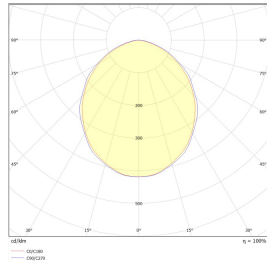

Arculus Linear
Surface Tuneable
White Polar Curve