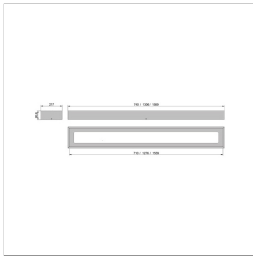

Fitting Options

Night Light	-NL
DALI-2 Dimming / Monitoring	-DA
Emergency Lithium	-EL
Emergency Lithium, Self Test	-EJ
Emergency Lithium DALI	-EK
Matt White	-MW
Matt Titanium	-MT
Casambi Node	-DW

- For paint colour options, please replace -MW with required paint code.
- For Casambi Node version, please replace -DA with DW.
- For Casambi User interface (White), order code CAUI-W.
- For Casambi User interface (Black), order code CAUI-B.

Arculus Linear
Surface Tuneable
White Drawing