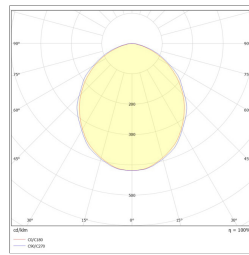

Arculus Linear Recessed Tuneable White Polar Curve