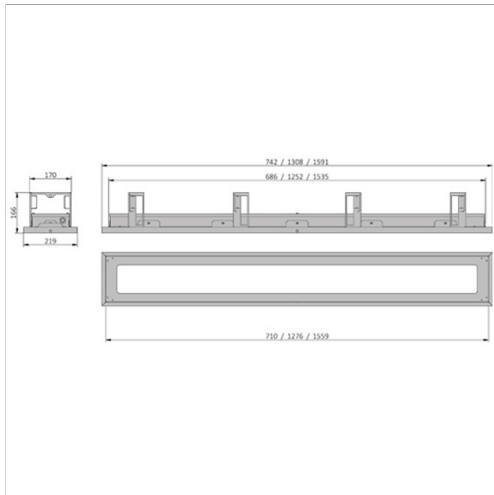

Fitting Options

Night Light	-NL
DALI-2 Dimming / Monitoring	-DA
Emergency Lithium	-EL
Emergency Lithium, Self Test	-EJ
Emergency Lithium DALI	-EK
Matt White	-MW
Matt Titanium	-MT
Casambi Node	-DW

- For paint colour options, please replace -MW with required paint code.
- For Casambi Node version, replace -DA with -DW.
- For Casambi User interface (White), order code CAUI-W.
- For Casambi User interface (Black), order code CAUI-B.

Arculus Linear Recessed Tuneable White Drawing