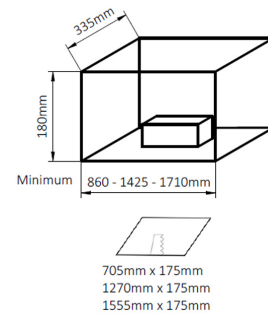

Arculus Linear Recessed Tuneable White Minimum Ceiling Void and Ceiling Cut-out