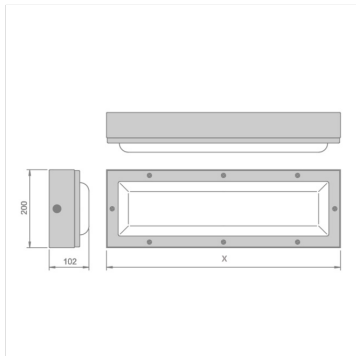

■ Fitting Options

Anti-Graffiti Diffuser Coating	-AG
Coastal Paint Finish (Zone 2)	-Z2
Network Rail Specs	-NT
Blank Ends	-BE
Fully Recessed	-R
DALI with **% Pre-set	-D
Maintained Emergency 3 Hour, Self Test	-ES
Change Over Relay, 240V Relay Supplied	-ER
Central Battery Maintained 110V	-EV
Maintained Emergency 3 Hour, DALI	-ED
Maintained Emergency 3 Hour	-E3
Textured Black	-TB
Textured White	-TW
Matt Titanium	-MT
Switch Dimming	-DI
DALI-2 Dimming / Monitoring	-DA

- For paint colour options, please replace -TB with required paint code.
- Emergency options (-E3/ -ES/ -ED/ -ER/ -EV) and Dimming options (-DA/ -DI) cannot be combined on all 700mm versions.

Tuscan 88 Surface Version