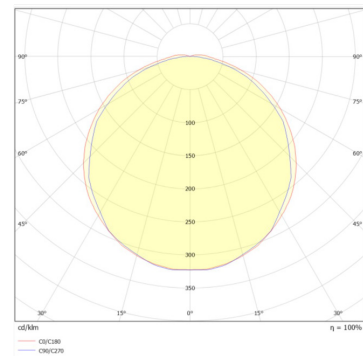

Tuscan 88 Polar Curve