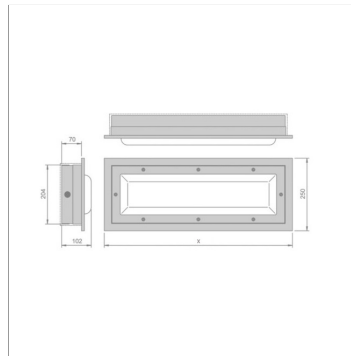

Tuscan 88 Recessed Version