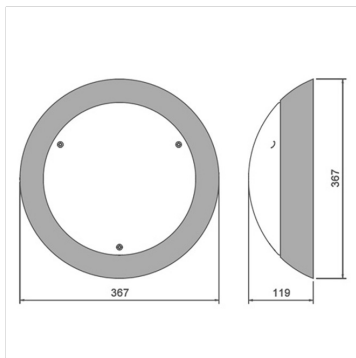

■ Technical Information

BasilicaRGBW	Output (Lum/lm)	Load (W)	Efficacy (lm/W)	CCT (K)
Opal				
BA35-RGBW-X-SW-DW	1099 (4000K CRI90)	17.4	-	RGBW
	Weight (kg)	CRI	High Temp (°C)	LED Lifetime
	3.5	CRI>90	-	L70B10>50,000h
	Driver lifetime (up to hours)	LED Energy Rating	Emergency Output (Lum/m)	Nightlight Output (Lum/m)
	50,000	E	-	-
	Dimensions			
	Ø367mm, 119mm			

■ Fitting Options

Smooth Silver	-SS
Smooth White	-SW
Smooth Cream	-SC
Casambi Wireless Node	-DW
DALI-2 Dimming / Monitoring	-DA

- For paint colour options, please replace -SW with required paint code.
- For DALI only version, please replace -DW with -DA. (DALI control system required).
- For Casambi User interface (White), order code CAUI-W.
- For Casambi User interface (Black), order code CAUI-B.

Basilica RGBW Drawing