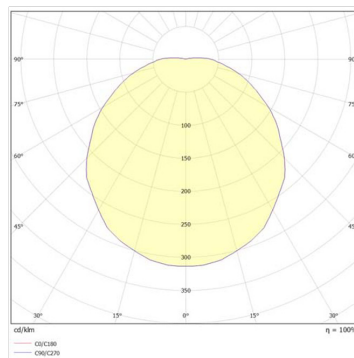

Basilica RGBW Polar Curve