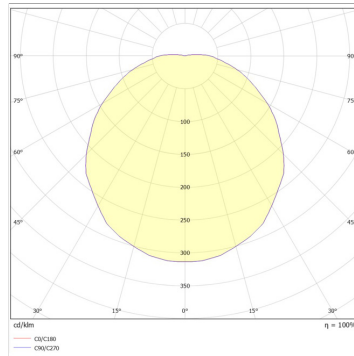

Basilica Tuneable White Polar Curve