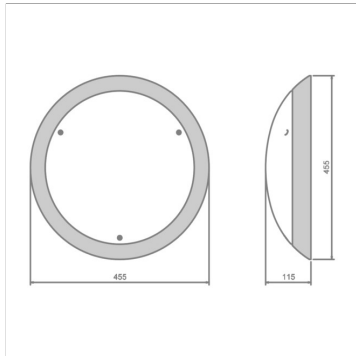

■ Fitting Options

Night Light	-NL
DALI with **% Pre-set	-D
Maintained Emergency 3 Hour, Self Test	-ES
Change Over Relay, 240V Relay Supplied	-ER
Central Battery Maintained 110V	-EV
Maintained Emergency 3 Hour, DALI	-ED
Maintained Emergency 3 Hour	-E3
Smooth Silver	-SS
Smooth White	-SW
Smooth Cream	-SC
Casambi Wireless Node	-DW
DALI-2 Dimming / Monitoring	-DA

- For paint colour options, please replace -SW with required paint code.
- For Casambi Node version, please replace -DA with DW.
- Emergency and Night Light CCT is 2700K.
- For Casambi User interface (White), order code CAUI-W.
- For Casambi User interface (Black), order code CAUI-B.

Basilica Tuneable white Drawing